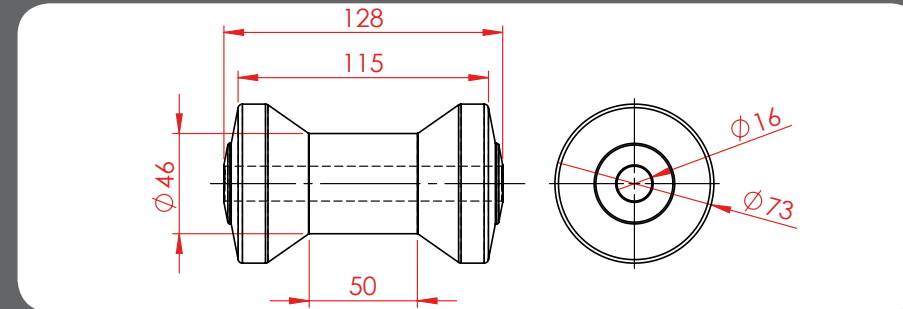

Art-Nr. Art.-No.	
73	127	16	128	•	G	BKS-PU-021