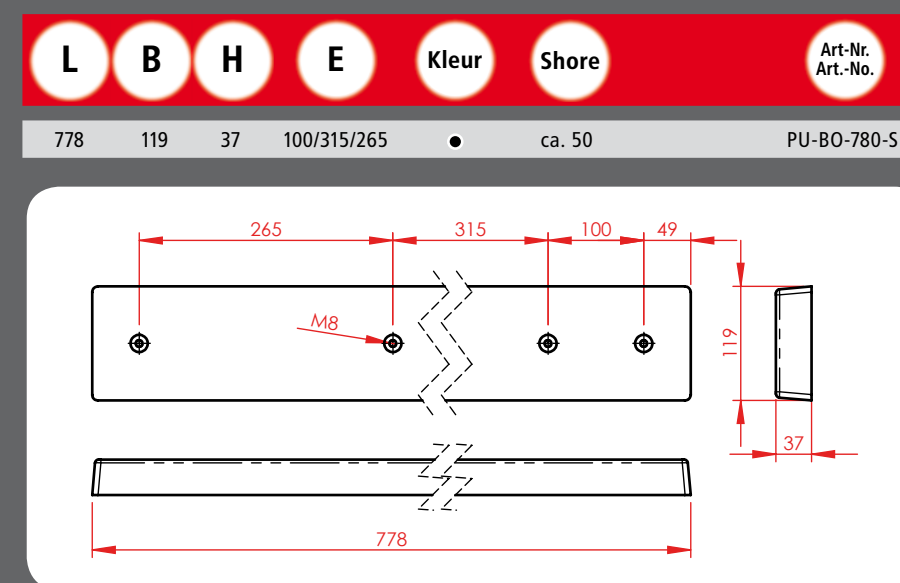

2 bevestigingsgaten, diameter: 6 mm |
2 mounting holes, diameter: 6 mm

Met houten binnenwerk en 2 inslagmoeren M10 |
With wooden interior and 2 M10 threaded inserts

2 bevestigingsgaten, diameter: 10,5 mm |
2 mounting holes, diameter: 10,5 mm