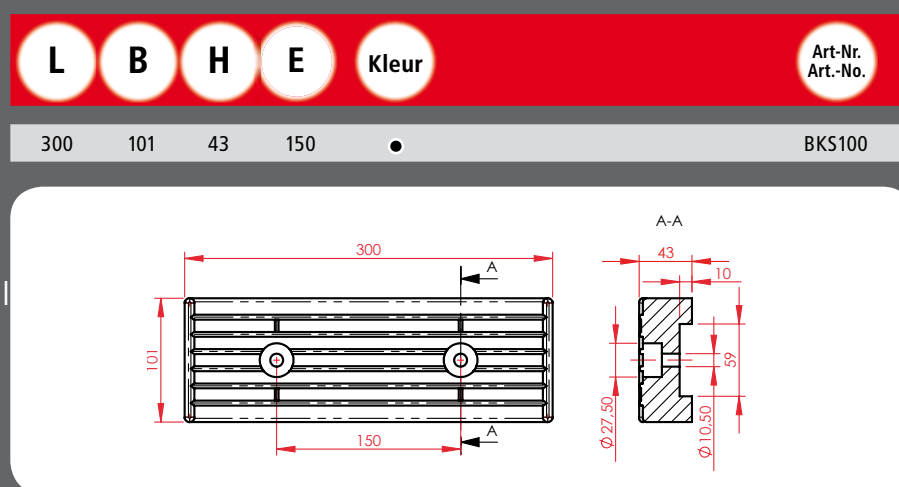

2 bevestigingsgaten, diameter: 6 mm |
2 mounting holes, diameter: 6 mm

Met houten binnenwerk en 2 inslagmoeren M10 |
With wooden interior and 2 M10 threaded inserts

2 bevestigingsgaten, diameter: 10,5 mm |
2 mounting holes, diameter: 10,5 mm