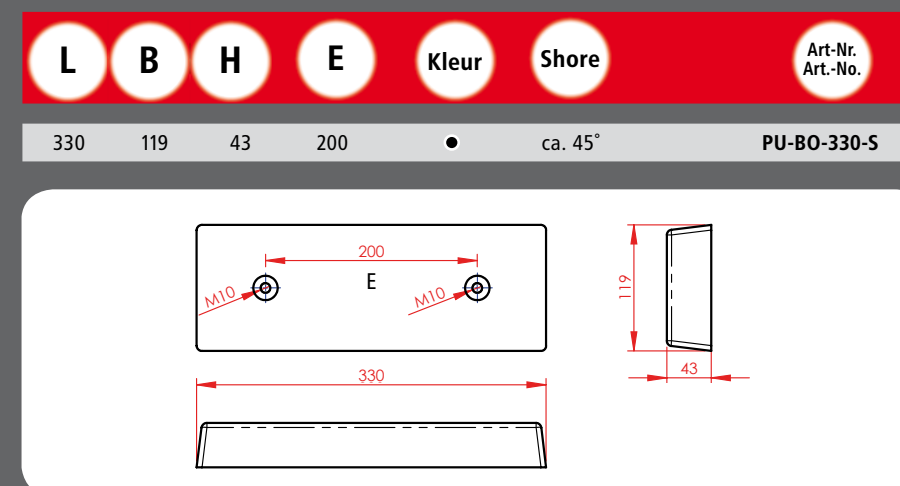

2 bevestigingsgaten, diameter: 6 mm |
2 mounting holes, diameter: 6 mm

Met houten binnenwerk en 2 inslagmoeren M10 |
With wooden interior and 2 M10 threaded inserts

2 bevestigingsgaten, diameter: 10,5 mm |
2 mounting holes, diameter: 10,5 mm