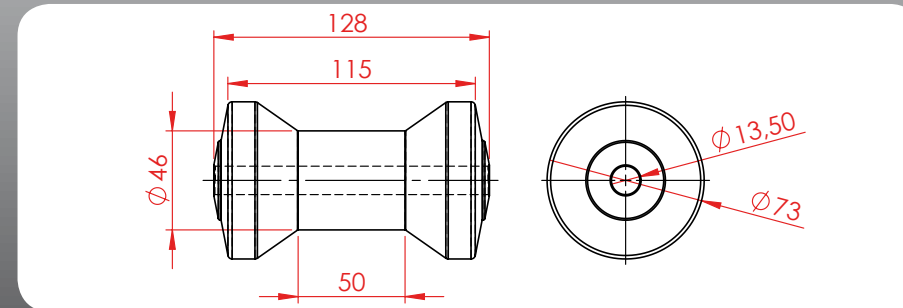

Art-Nr. Art.-No.	
73	115	13,5	128	•	G	BKS-PU-001