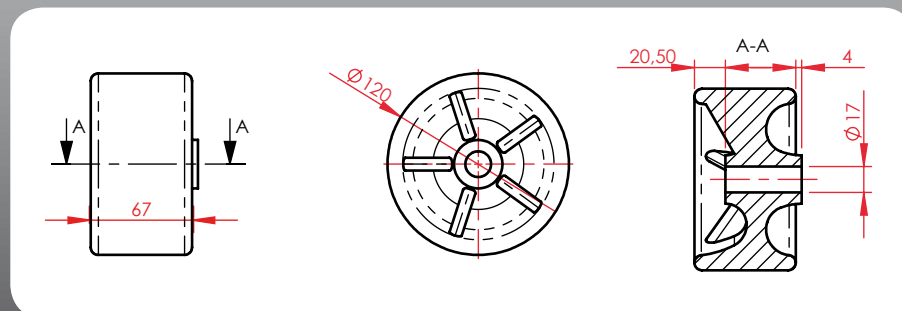

Kleur		Art-Nr. Art.-No.
120	67	17	50,5	•	G	BKS080