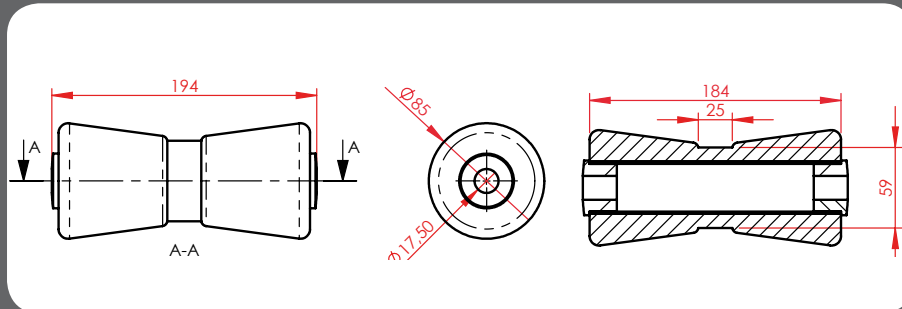

Art-Nr. Art.-No.	
85/59	184	17,5	194	•	G	BKS060-N